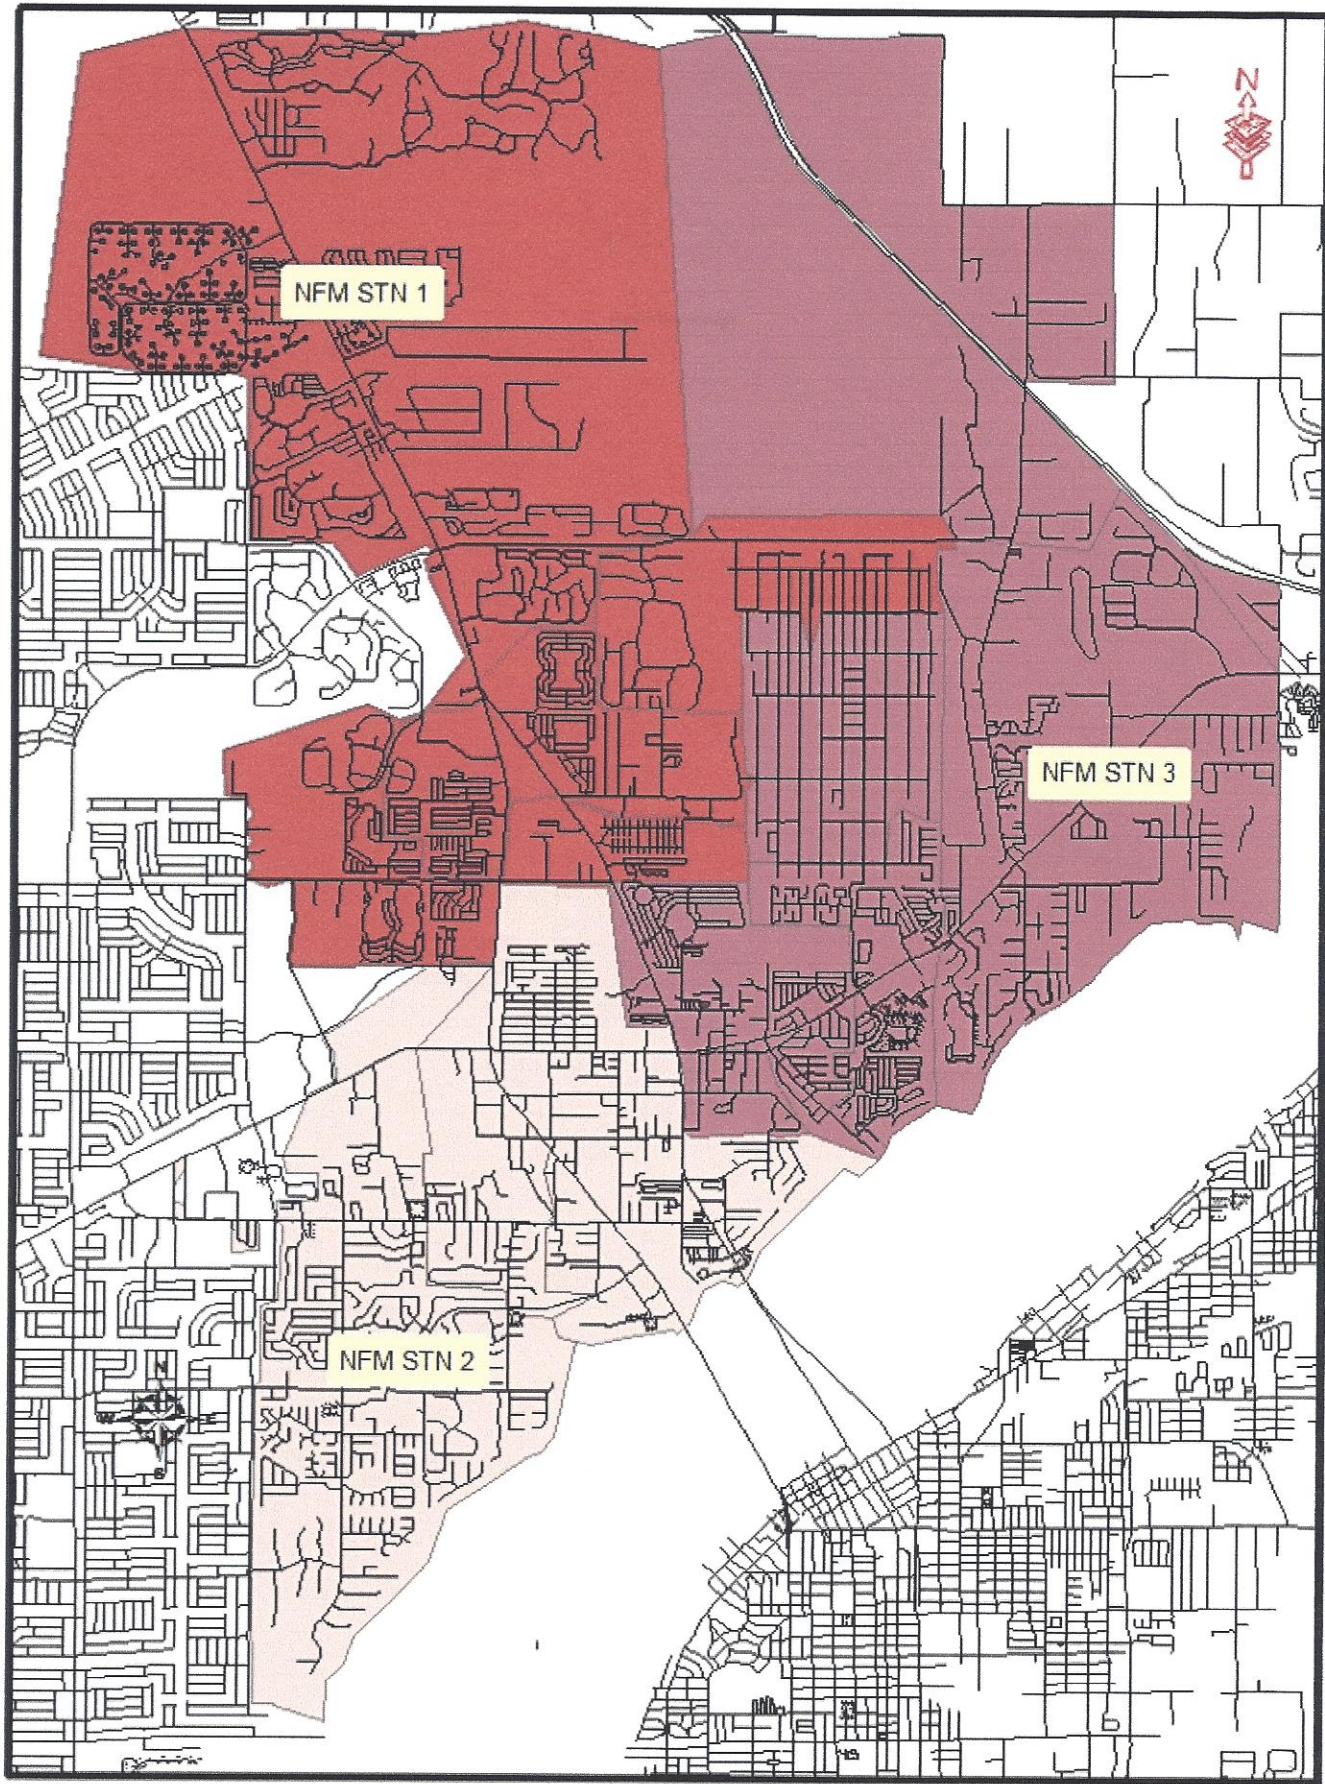

North Fort Myers Fire District Station Areas

0 0.5 1 2 Miles

From Lee Control's CAD Map. May 2nd 2014